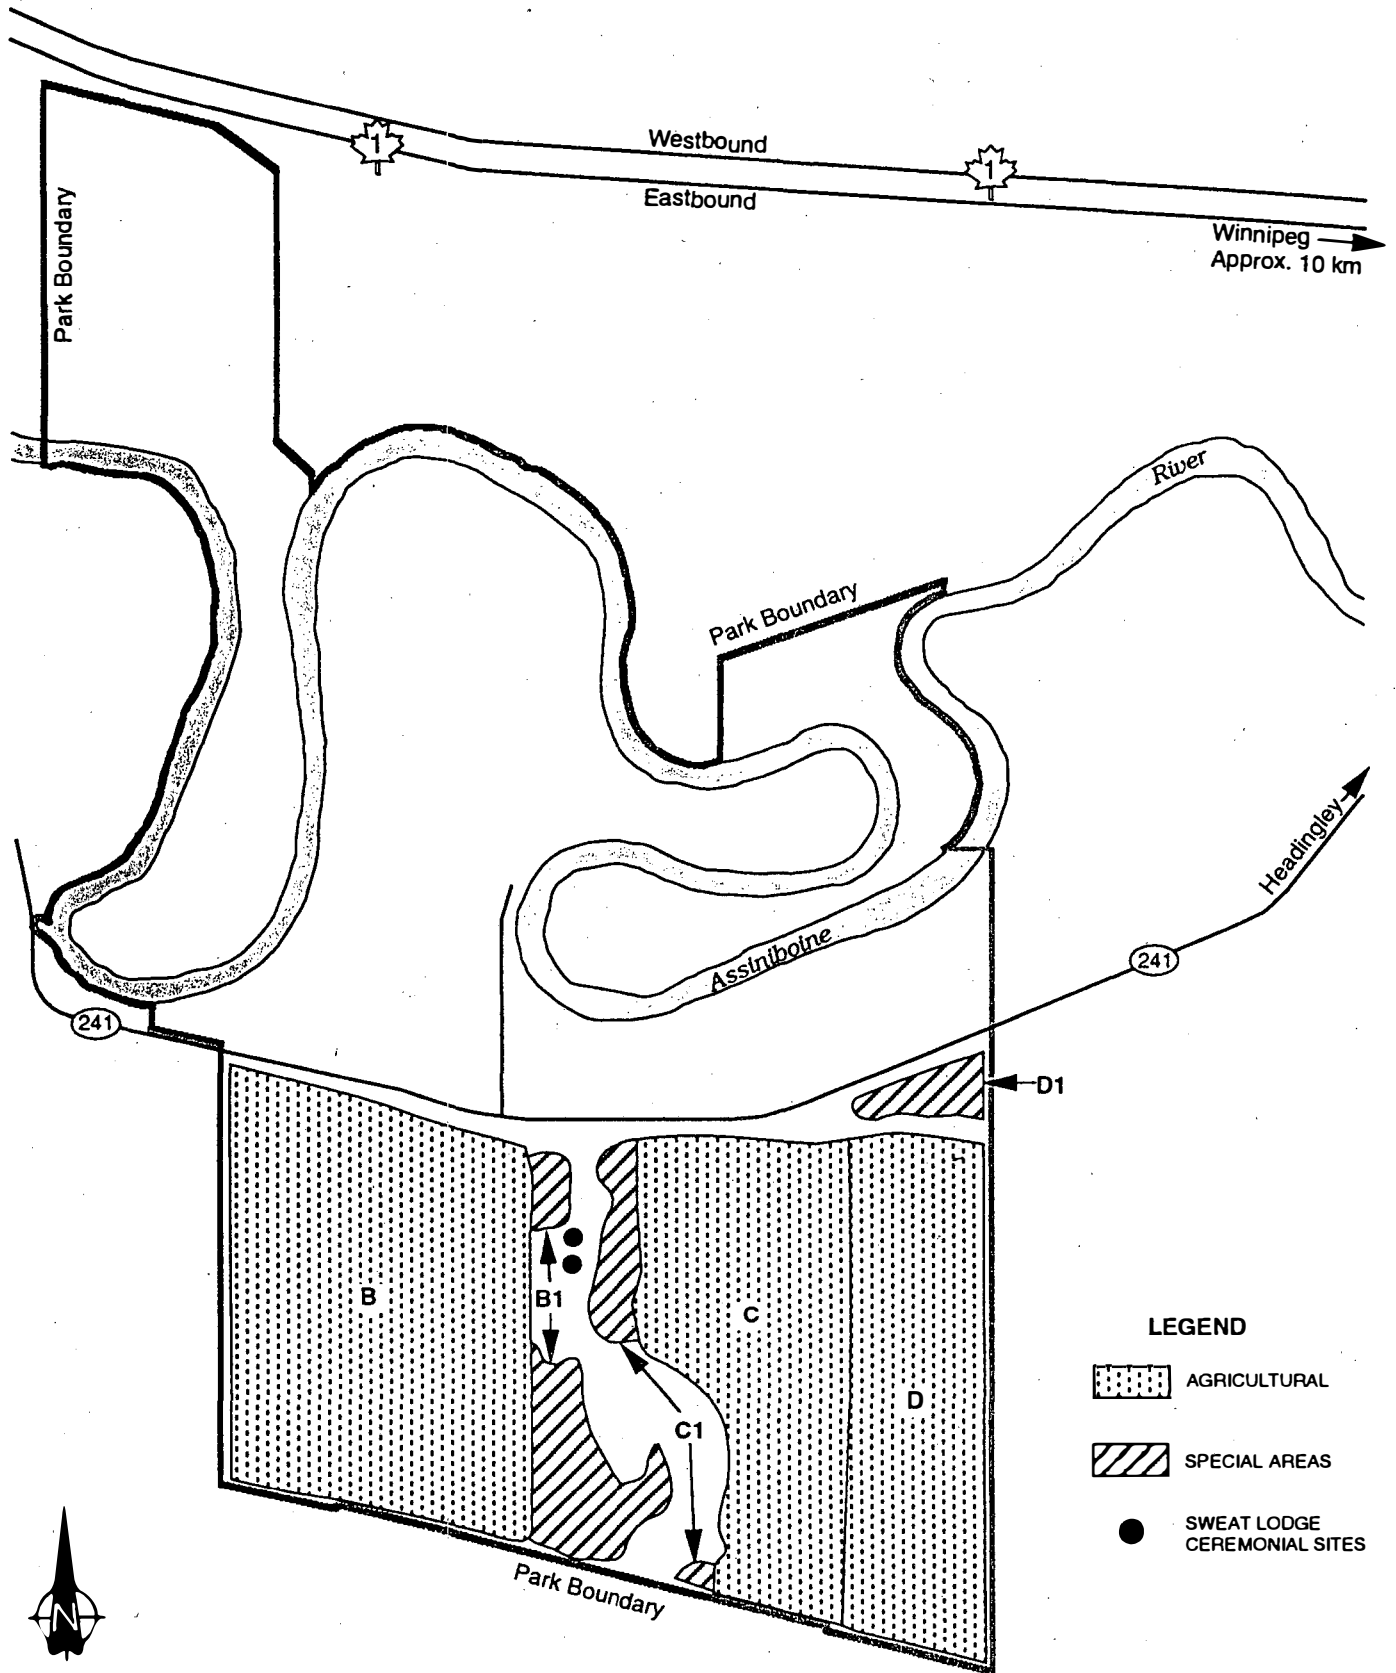

## PERMITTED AGRICULTURAL LANDS

### LEGEND

-  AGRICULTURAL
-  SPECIAL AREAS
-  SWEAT LODGE CEREMONIAL SITES

0 200 400 600 800  
METRES

Manitoba  
Natural Resources and  
Northern  
Development